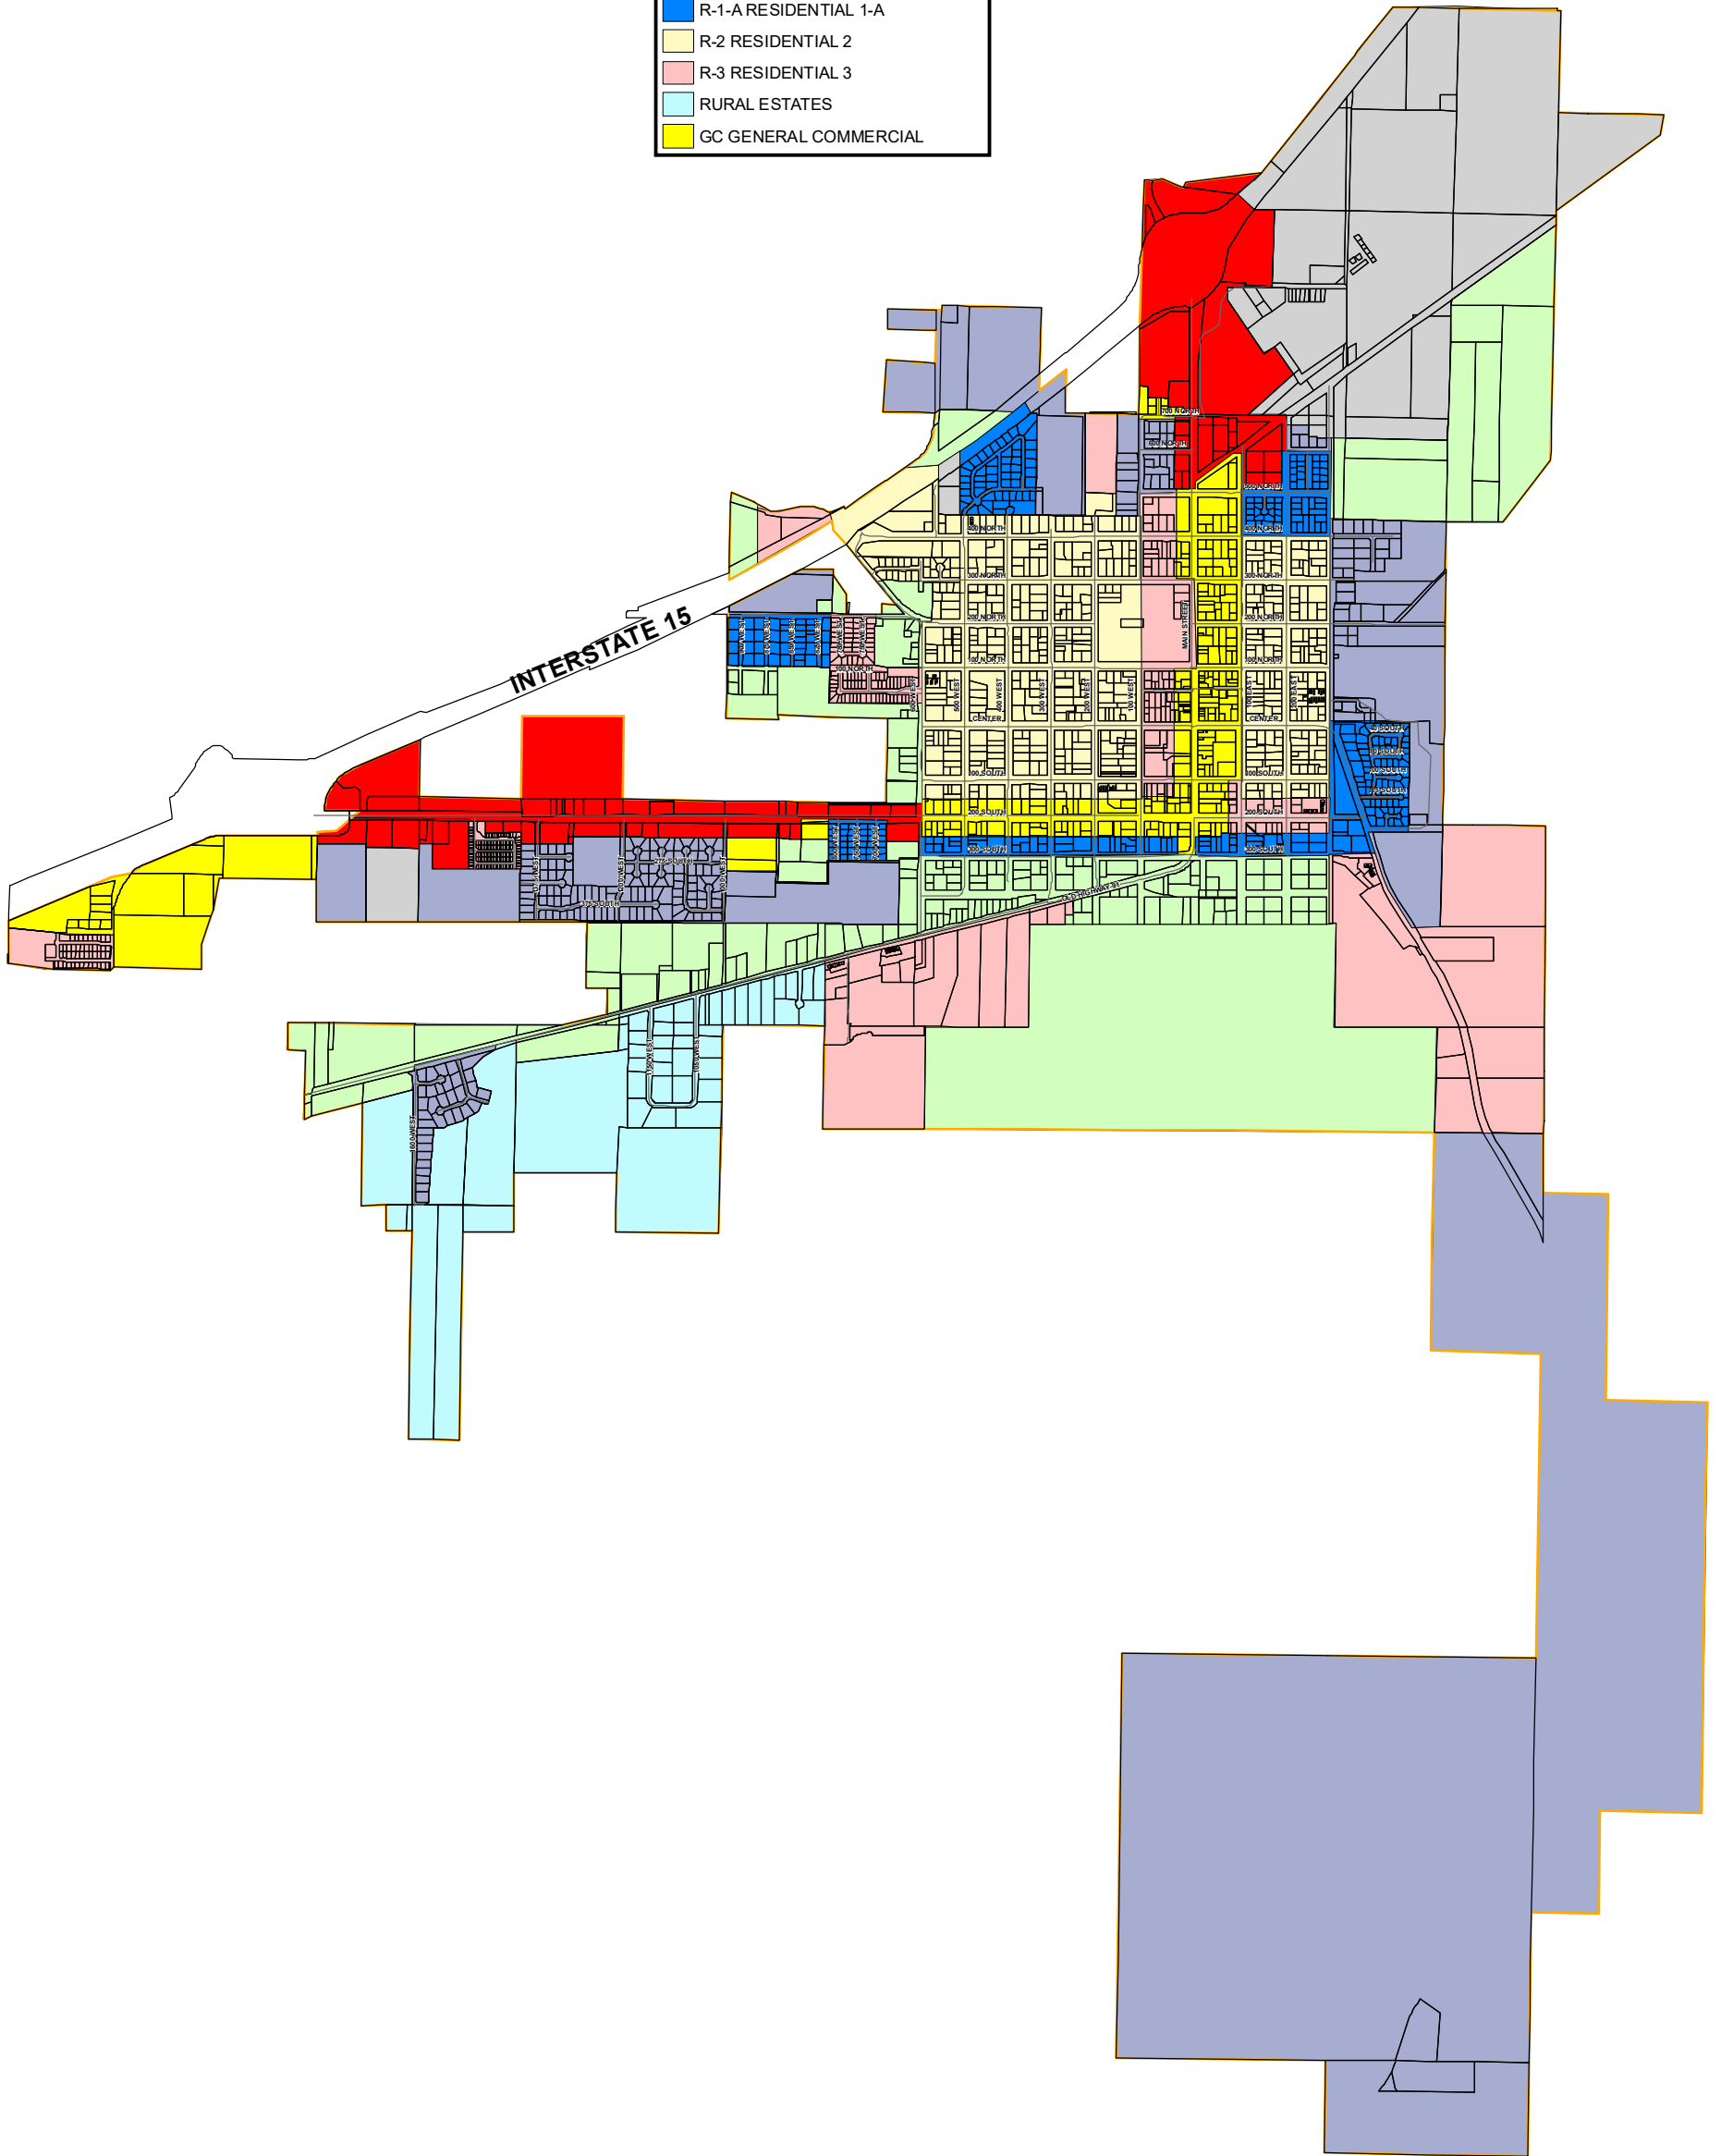

PAROWAN CITY

OFFICIAL ZONING MAP

Legend	
	A-1 AGRICULTURAL 1
	HS-1 HIGHWAY SERVICES
	I&M INDUSTRIAL-MANUFACTURING
	R-1 RESIDENTIAL 1
	R-1-A RESIDENTIAL 1-A
	R-2 RESIDENTIAL 2
	R-3 RESIDENTIAL 3
	RURAL ESTATES
	GC GENERAL COMMERCIAL

No warranty is made by Parowan City as to the accuracy, reliability, or completeness of these data for individual use or aggregate use with other data. Original data were compiled from various sources. This information may not meet National Map Accuracy Standards. This product was developed through digital means and may be updated without notification.